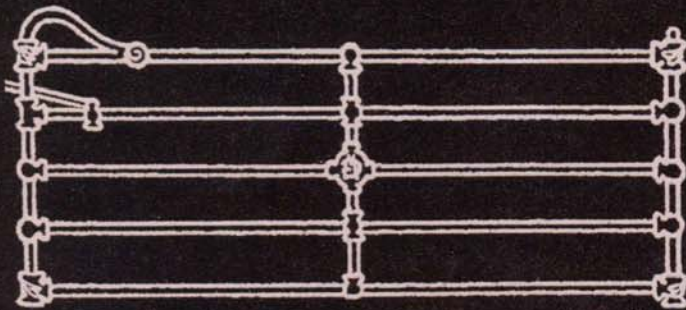

OLD FASHIONED CAST JOINTED GATES

- A PERFECT COMPLIMENT TO YOUR HOME WITH THE STYLE OF YESTERYEAR.
- A CHARMING LOOK INSPIRED BY OLD TIME FARM GATES.
- INDIVIDUALLY HAND MADE BY OUR CRAFTSMAN USING GALVANIZED HEAVY WALL PIPE AND CAST SPHEROIDAL GRAPHITE (SG IRON) WELDABLE CAST IRON JOINTS. WELDS ARE PAINTED IN ZINC-RICH ANTICORROSIVE PRIMER THEN A POWDER COAT FINISH IS APPLIED FOR A DURABLE AND LONG LASTING FINISH.
- EASY D.I.Y. INSTALLATION, GATES COME WITH HINGES AND LATCH.
- **AUTOMATION SYSTEMS TO SUIT ANY TYPE OF GATE**
- COMES WITH **12** MONTH WARRANTY.
- DELIVERY AND INSTALLATION SERVICE AVAILABLE.